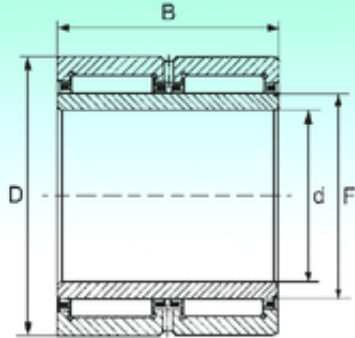

## NBS NA 6917 ZW Needle Bearing

Bearing No. NA 6917 ZW

NA 6917 ZW Bearing 2D drawings and 3D CAD models

Size	85x120x63 mm
Bore Diameter	85 mm
Outer Diameter	120 mm
Width	63 mm
d	85 mm
Fw	100 mm
D	120 mm
C	63 mm
Weight	2,2 Kg
Basic dynamic load rating (C)	166 kN
Basic static load rating (C0)	400 kN