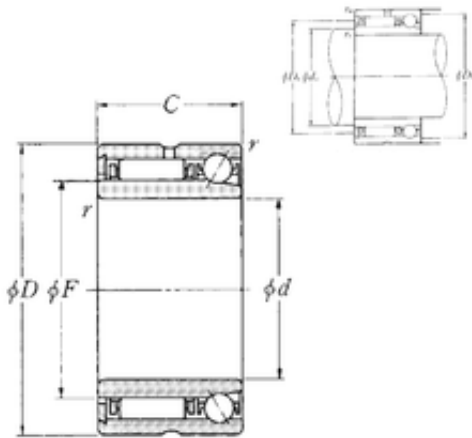

NTN BEARING MFG.CORP.

22 mm x 39 mm x 23 mm NTN NKIA59/22 Complex Bearing Unit

Bearing No. NKIA59/22

Size	22x39x23 mm
Bore Diameter	22 mm
Outer Diameter	39 mm
Width	23 mm
d	22 mm
F	28 mm
D	39 mm
B	23 mm
C	23 mm
r min.	0,3 mm
da min.	24,5 mm
Da max.	31 mm
ra max.	0,3 mm
Db max	36,5 mm
Weight	0,12 Kg
Dynamic load rating radial (C)	17,5 kN
Dynamic load rating axial (C)	4,9 kN
Static load rating radial (C0)	24,8 kN
Static load rating axial (C0)	6,75 kN
(Grease) Lubrication Speed	9500 r/min

NKIA59/22 Bearing 2D drawings and 3D CAD models