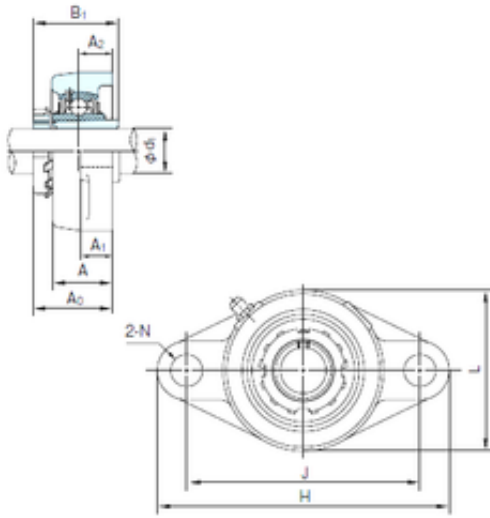

## NACHI UKFLX09+H2309 Bearing Unit

Bearing No. UKFLX09+H2309

UKFLX09+H2309 Bearing 2D drawings and 3D CAD models

Bore Diameter	40 mm
d1	40 mm
A0	49.5 mm
A	40 mm
A1	14 mm
B1	50 mm
H	189 mm
J	157 mm
L	116 mm
N	16 mm
Bolt (G)	M14
A2	23 mm